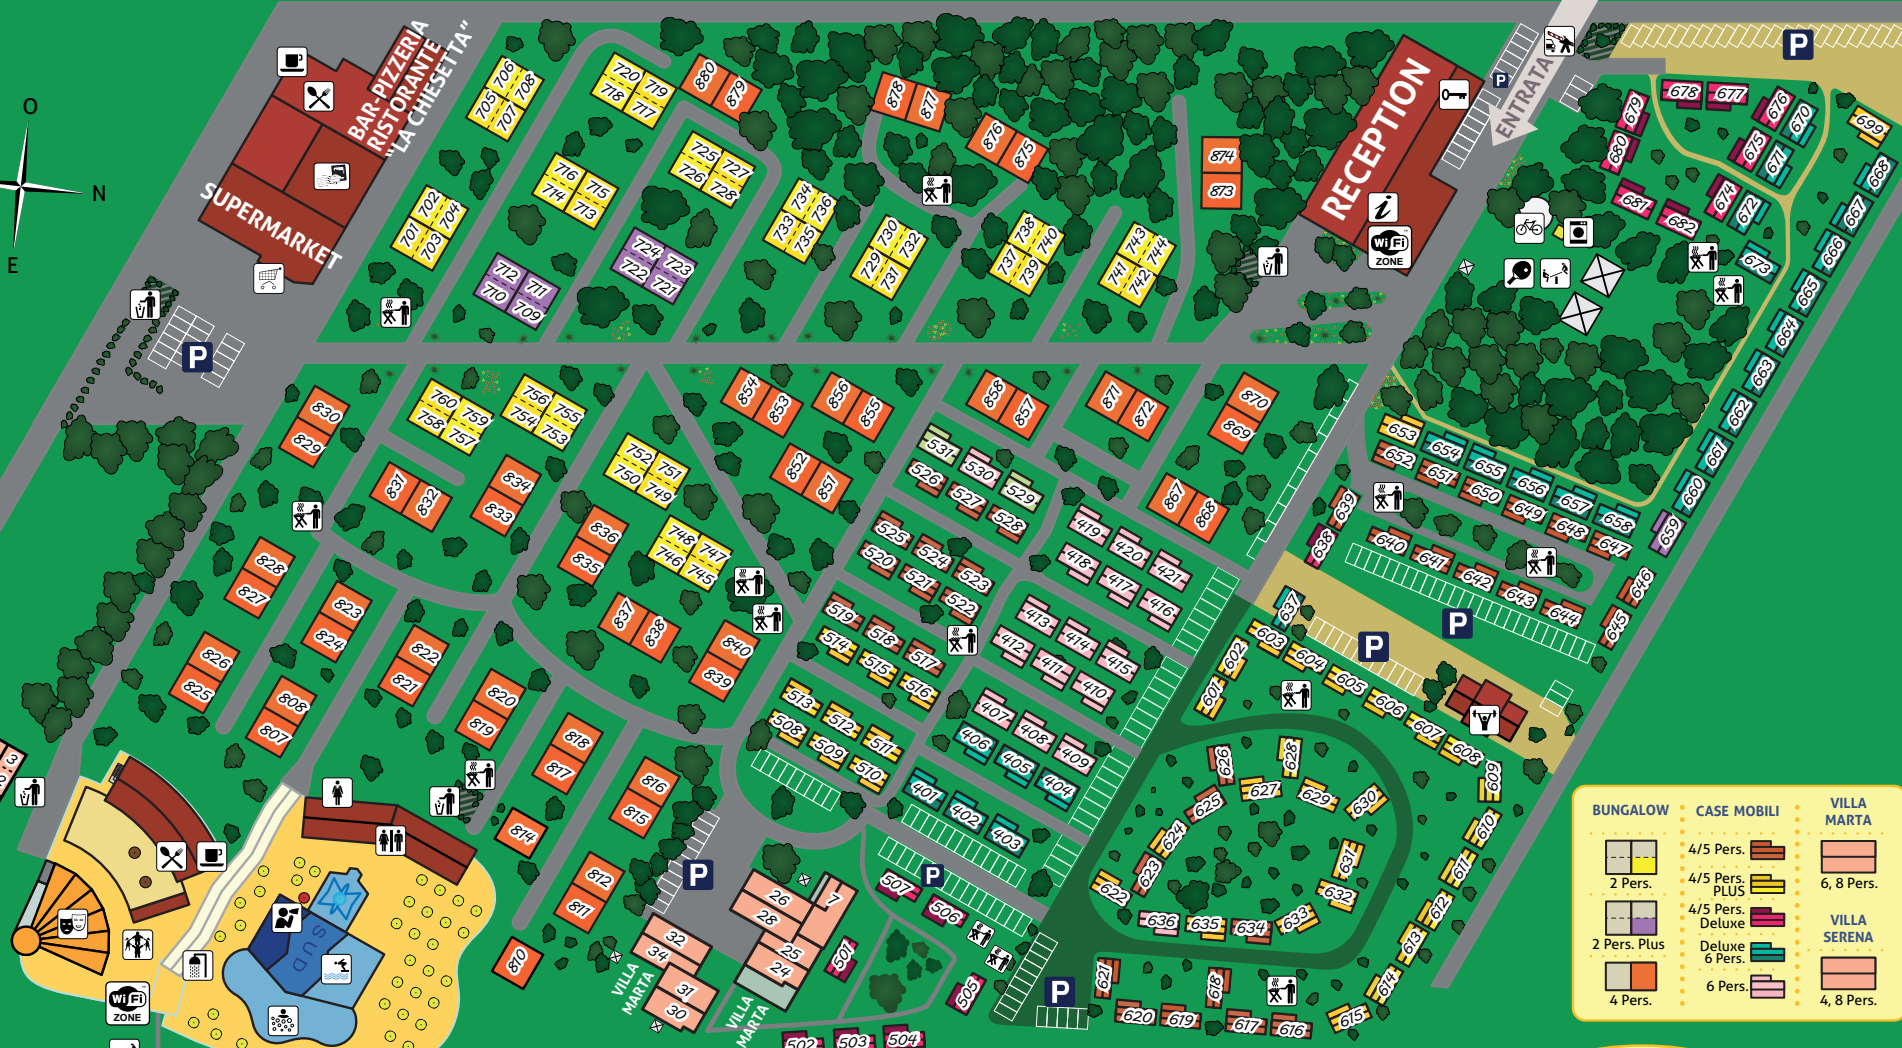

# ROSAPINETA SUD

mappa - lageplan - map

BUNGLOW	CASE MOBILI	VILLA MARTA
2 Pers.	4/5 Pers.	6, 8 Pers.
2 Pers. Plus	4/5 Pers. PLUS	6, 8 Pers.
4 Pers.	4/5 Pers. Deluxe	4, 8 Pers.
	6 Pers.	4, 8 Pers.
	6 Pers.	

L'uso del barbecue è consentito solo nelle zone adibite.  
 Es ist erlaubt, nur in den ausgestatteten Zonen zu grillen.  
 It is allowed to use barbecue only in the equipped areas.

- |                     |                                |                                            |                                 |
|---------------------|--------------------------------|--------------------------------------------|---------------------------------|
| Reception           | Lavanderia/Laundromat          | Anfiteatro e Animazione Entertainment area | Parcheggio/Parking              |
| Custode/Guardian    | Isola ecologica Recycling area | Miniclub/Kids club                         | Supermarket                     |
| Controllo/Control   | Doccia/Shower                  | Beach soccer                               | Noleggio Biciclette Bike rental |
| Bagnino/Lifeguard   | WC                             | Beach tennis                               | Souvenirs, Giornali Newspapers  |
| Bar                 | Idromassaggio/Whirlpool        | Beach volley                               | Zona Wi-Fi Wi-Fi Area           |
| Ristorante pizzeria | Piscina/Swimming pool          | Bocce                                      | Parco giochi Playground         |
| Grill               | Palestra/Gym                   | Ping pong                                  | Minigolf                        |