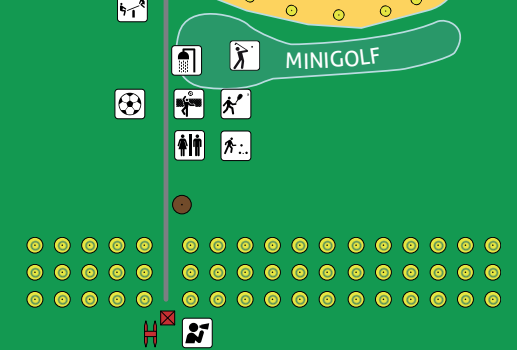

# ROSAPINETA SUD

mappa - lageplan - map

BUNGLOW	CASE MOBILI	VILLA MARTA
2 Pers.	4/5 Pers.	6, 8 Pers.
2 Pers. Plus	4/5 Pers. PLUS	6, 8 Pers.
4 Pers.	4/5 Pers. Deluxe	4, 8 Pers.
	6 Pers.	4, 8 Pers.
	6 Pers.	